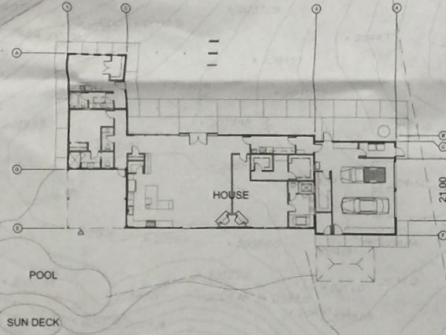

VINEYARD BLOCK 2
0.31 ACRES

VINEYARD BLOCK 1
2.11 ACRES

LEACHFIELD

RAISED PLANTING BEDS (4x6')
GARDEN / STORAGE SHED
4' GATE
5' WIDE COMPACTED DG GRAVEL PATH
TABLET CHAIRS

EXISTING WELL IN 100' SETBACK

ZONING APPROVAL
WORKS SHOWN ON THESE
DRAWINGS ARE BASED ON THE
INFORMATION PROVIDED AND DO NOT
GUARANTEE THE ACCURACY OF THE
DRAWINGS OR THE RESULTS OF THE
PERMIT AND RESOURCE
COMMITMENT